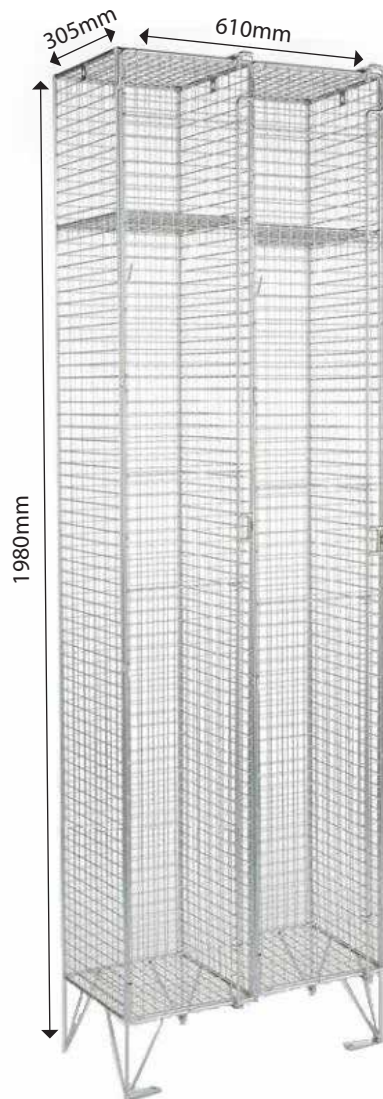

# Product specification: | Door Mesh Locker (Nest of Two)

Product code:	1212/D1/MESH
Locker type:	Single door mesh double nest
Over all dimensions:	w610 x d305 x h1980mm
Size of door:	295 x 1810mm
Size of name plate:	100 x 41mm
Height of leg:	160mm
Thickness of powder coated:	0.15mm
Thickness of wire:	8mm rod, mesh section 25 x 25mm
Other features:	Floor & wall fixings, integral name plates, hasp and staple
Net weight:	13kg