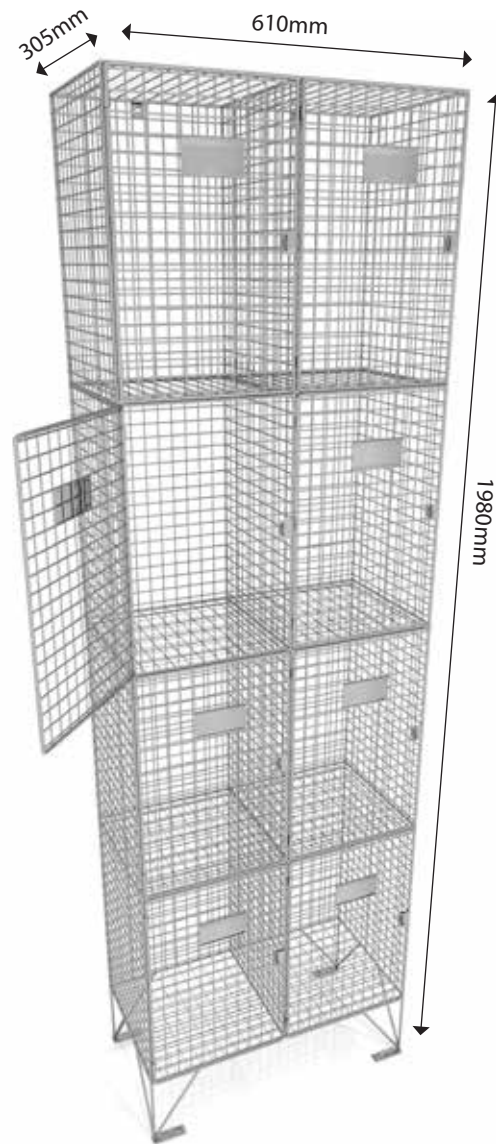

Product specification: 4 Door Mesh Locker

Product code:	1212/D4/MESH
Locker type:	4 door mesh double nest
Over all dimensions:	w610 x d305 x h1980mm
Size of door:	295 x 405mm
Size of name plate:	100 x 41mm
Height of leg:	160mm
Thickness of powder coated:	0.15mm
Thickness of wire:	8mm rod, mesh section 25 x 25mm
Other features:	Floor & wall fixings, integral name plates, hasp and staple
Net weight:	27.2kg