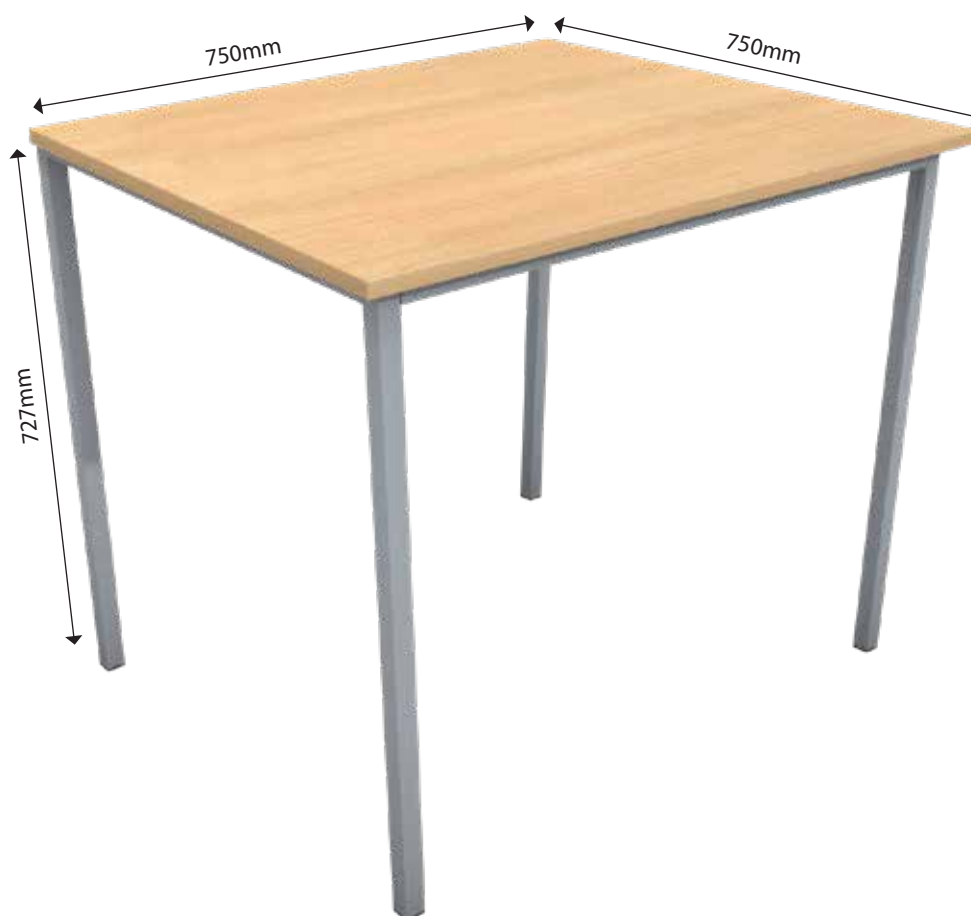

Product specification: Table 750

Product code:	T750/O
Table type:	Oak table
Over all dimensions:	w750 x d750 x h727mm
Top:	18mm thickness oak MFC E1 board
Frame:	1.2mm thickness steel square tube 15x35mm, EPC power coated
Legs:	1.2mm thickness steel square tube 25x25mm, EPC power coated
Edging:	1mm PU edge thickness
Other features:	M8 bolts, steel formed threaded bracket
Net weight:	12.4kg