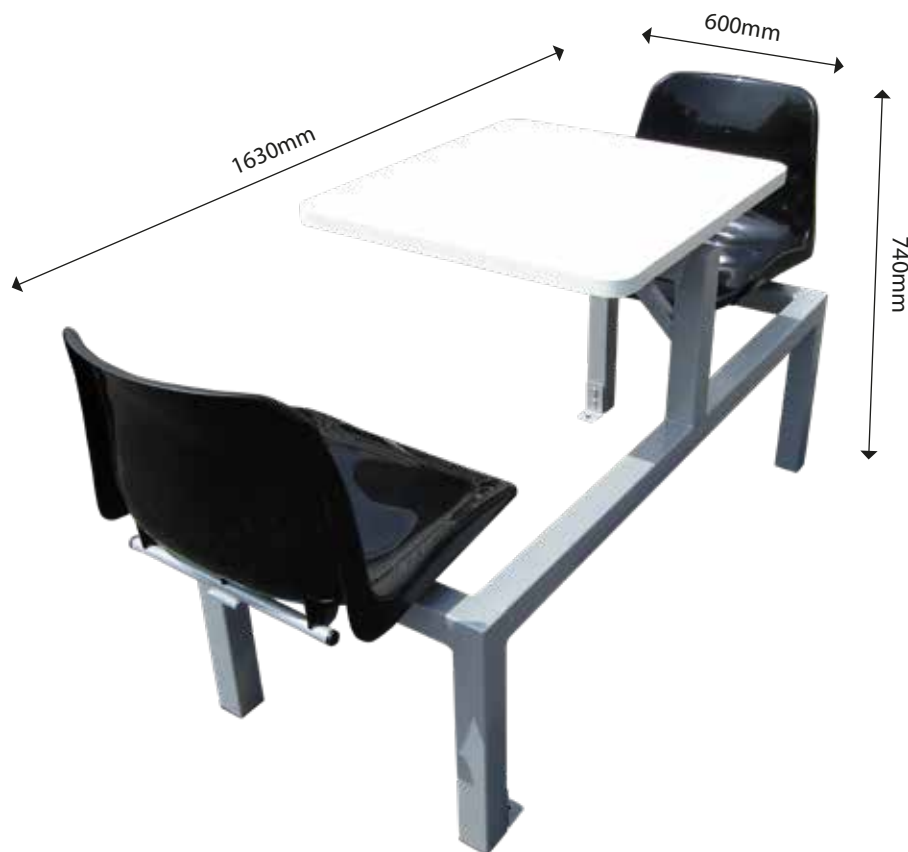

# Product specification: 2 Seater Bistro Unit

reinforced table top arm

powder coated steel frame

removeable floor fixing

smooth durable poly PU seat

Product code:	2SE/SGY
Product type:	2 seater bistro unit
Overall dimensions:	w600 x d1630 x h740mm
Table top dimensions:	w600 x d550mm
Table top:	25mm MFC, PVC round edge
Frame:	50 x 50 x 2mm square tube
Floor fixing	3mm iron plate, 2x M8 bolts
Other features:	Easy wipe PU chair, powder coated, fully welded frame
Net weight:	25kg

MK/SPECS/BISTRO/REV/1219